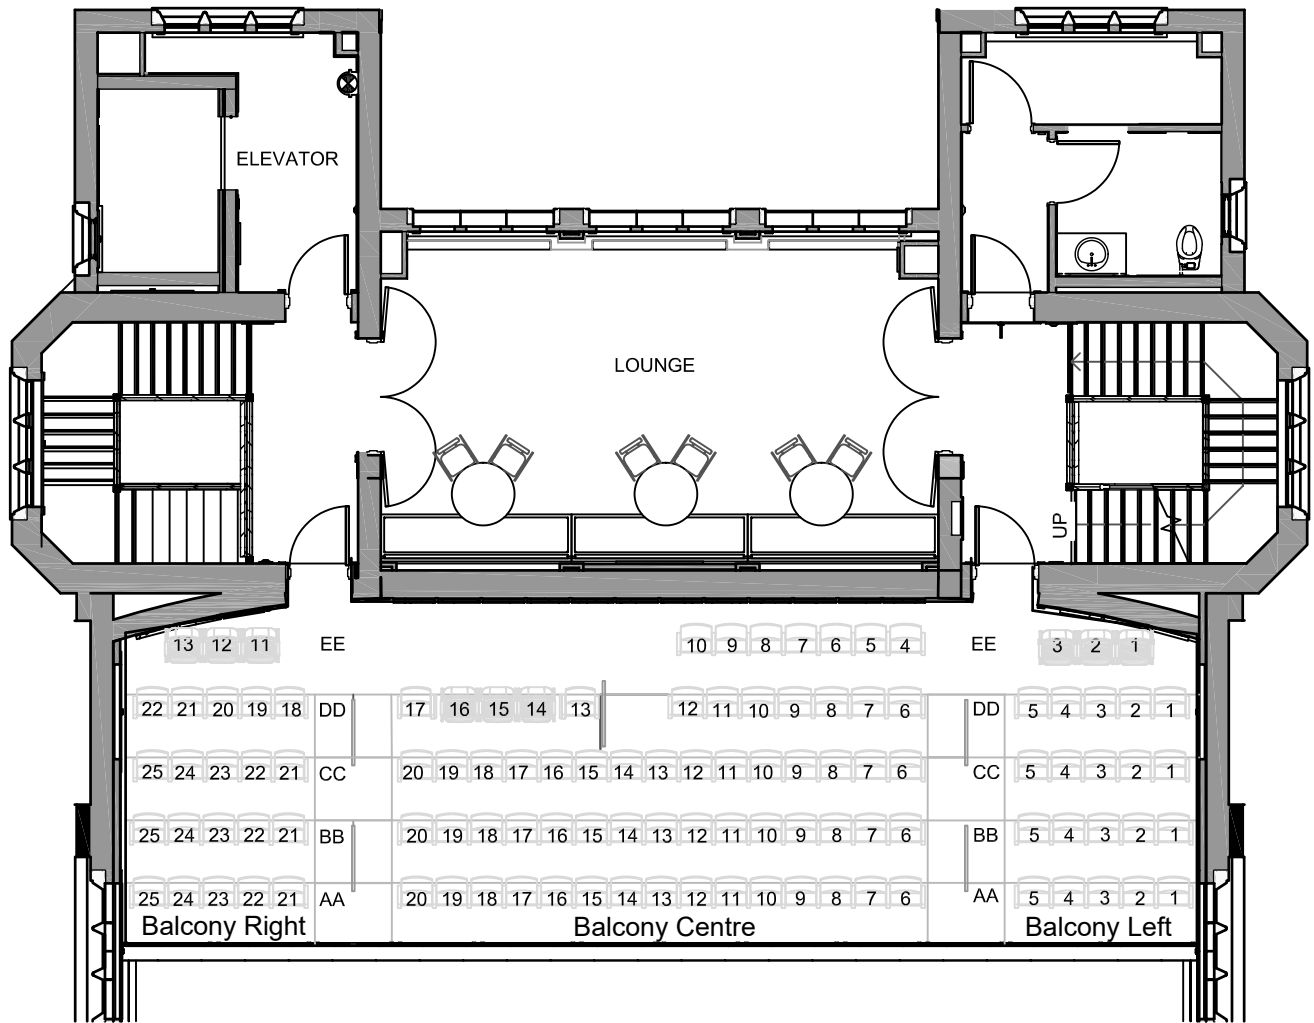

DARKE HALL - MAIN FLOOR SEATING PLAN

 GREY HATCH INDICATES ACCESSIBLE / REMOVEABLE SEAT LOCATIONS

DARKE HALL - BALCONY SEATING PLAN

 GREY HATCH INDICATES ACCESSIBLE / REMOVEABLE SEAT LOCATIONS